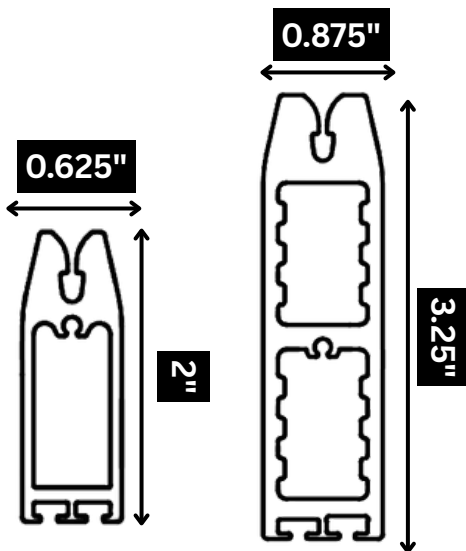

CONTACT US

(855) 488-7655

cs@miragescreensystems.com

www.miragescreensystems.com

Visit Our Website!

UNIT SPECS

STANDARD HOUSING SIZES

MICRO

STANDARD

JUMBO

HEM BARS

STANDARD

TALL

POPULAR FABRIC OPTIONS

POPULAR FRAME COLORS