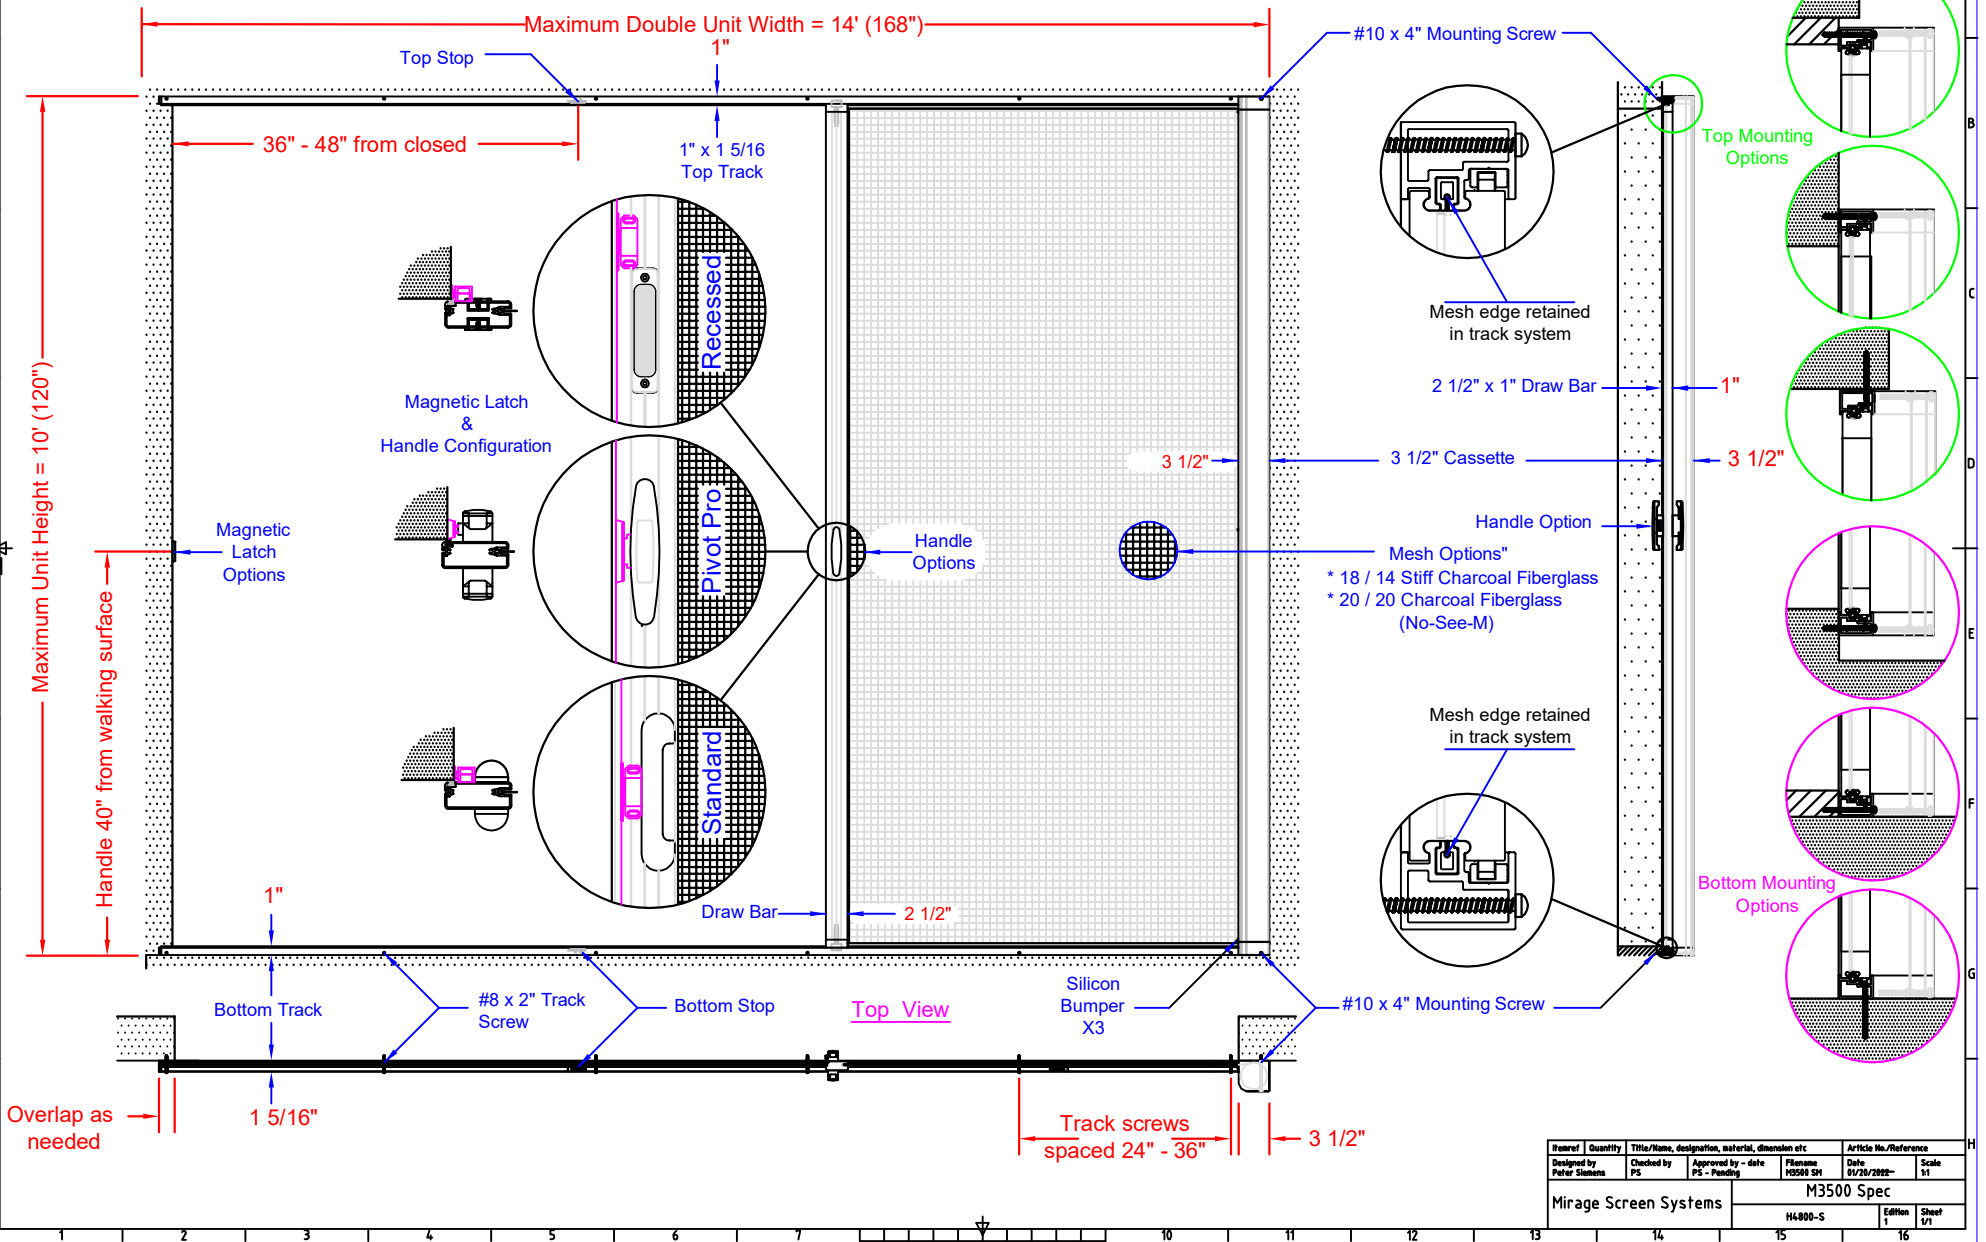

# M3500 Installation Specification

Front View - Single Screen

Side View

Item #	Quantity	Title/Name, designation, material, dimension etc	Article No./Reference
Designed by Peter Siemens	Checked by PS	Approved by - date PS - Pending	Filename M3500 S1
Mirage Screen Systems			M3500 Spec
H4800-S			Edition 1
			Sheet 1/1