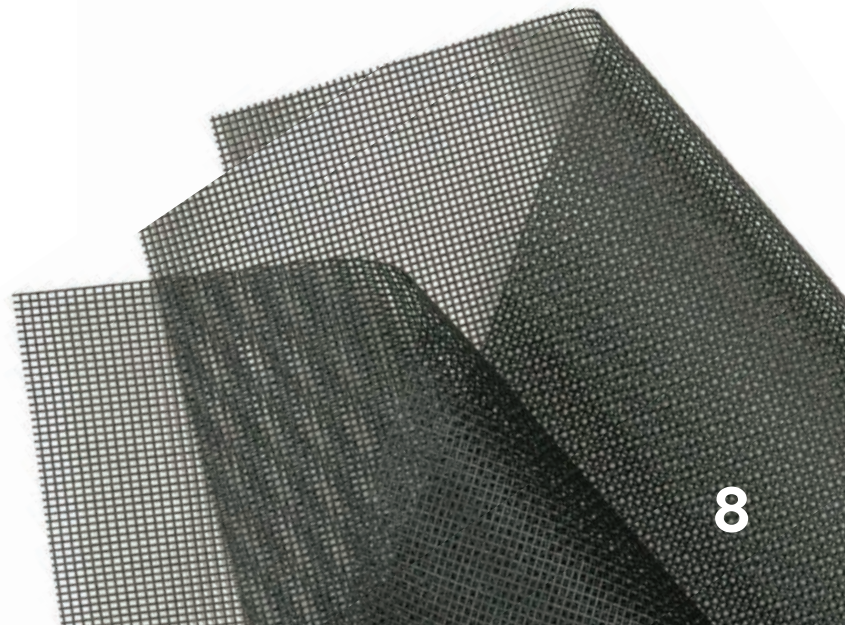

PRODUCT CERTIFIED FOR
LOW CHEMICAL EMISSIONS
UL.COM/IGG
UL 2818

PROTECTION THAT LIVES ON
MICROBAN

IMPORTANT: Colors may not appear exactly as shown. Contact your authorized Mirage Dealer for proper samples.