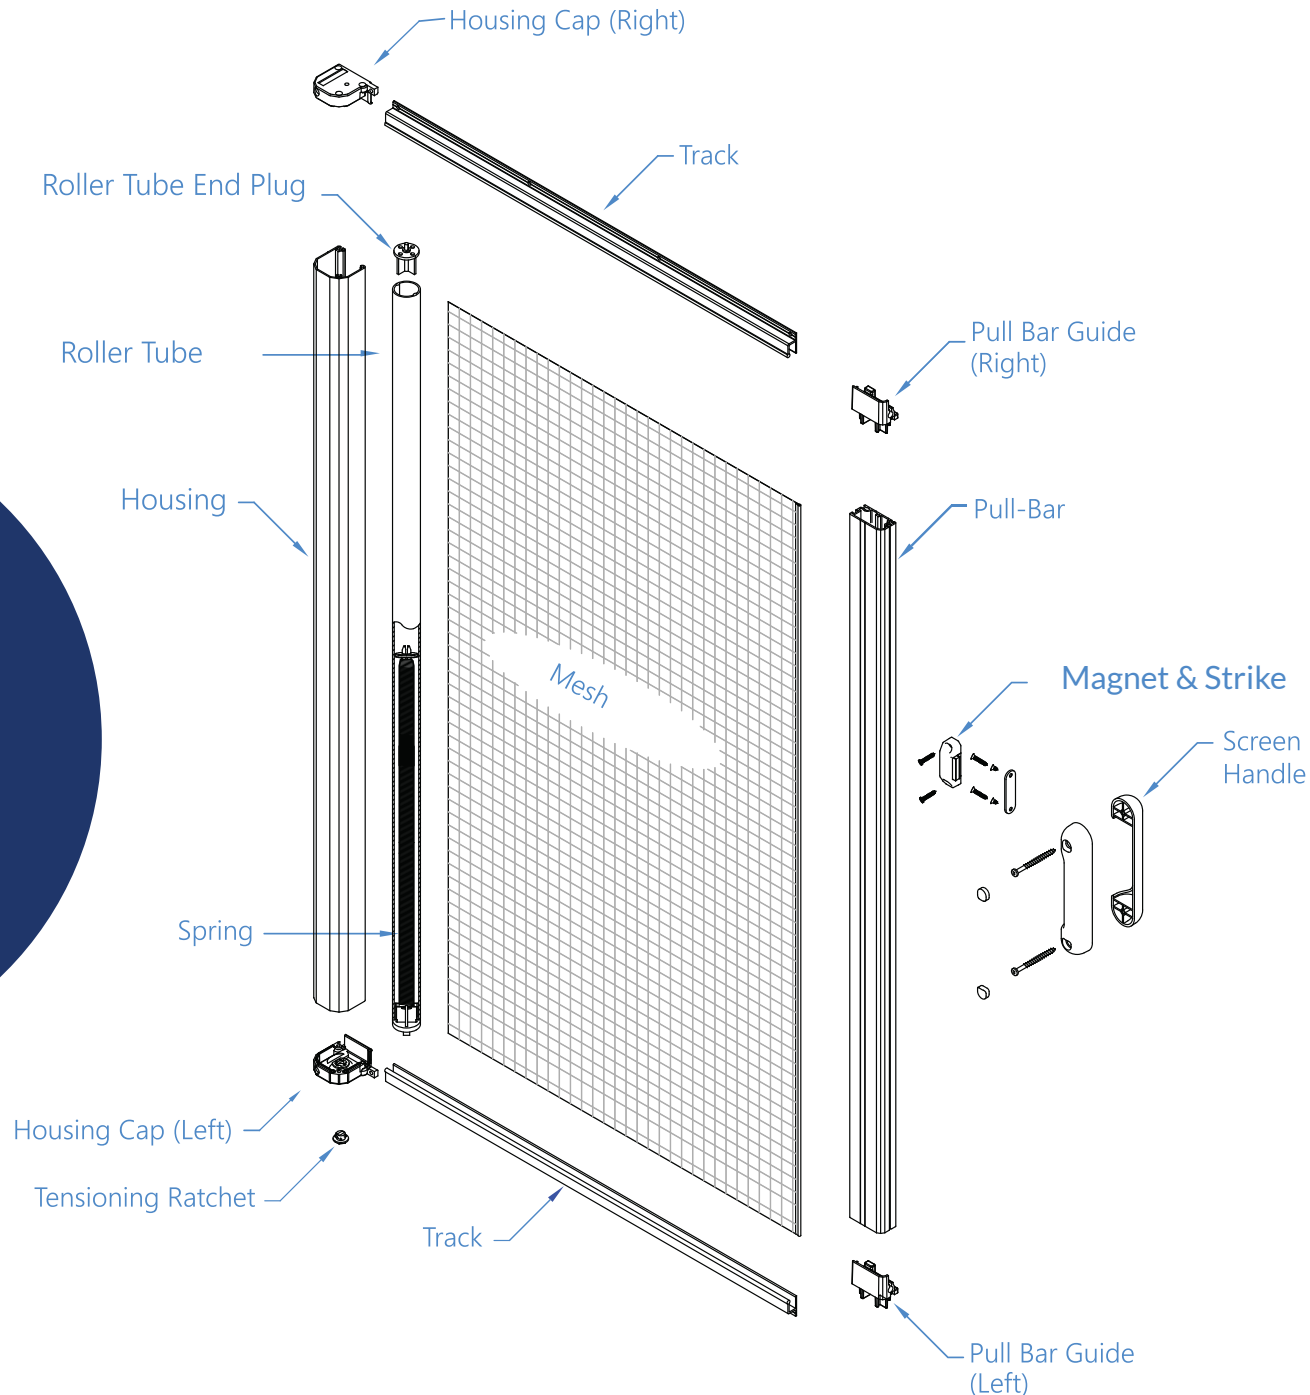

- **Cool and ventilate the home**
- **Keeps insects out**
- **Screens that stay out of your way**

Applications

In-Swing Doors

When the original door swings to the inside, the Mirage screen door will install on the outside of the doorframe.

Sliding Doors

Mirage screens can be fit to patio are made to fit sliding doors.

Out-Swing Doors

When the original door swings to the outside, the Mirage screen will be installed on the inside of the doorframe.

French / Double Doors

Two Mirage doors are used, mounted on each side of the opening. This type of application cover openings up to 10 feet wide

Specifications

Standard Handle

Standard Sizes Heights
83 1/4"
98"
108"

Standard Mesh Pulls
45"
55"
64"

Specifications

Handle Options

Standard Handle

Recessed Handle

The recessed handle is made for when clearance is too tight.

Pivot Pro Handle

The Pivot Pro handle allows for easy opening of the screen door. Open the screen door with a twist of the handle.