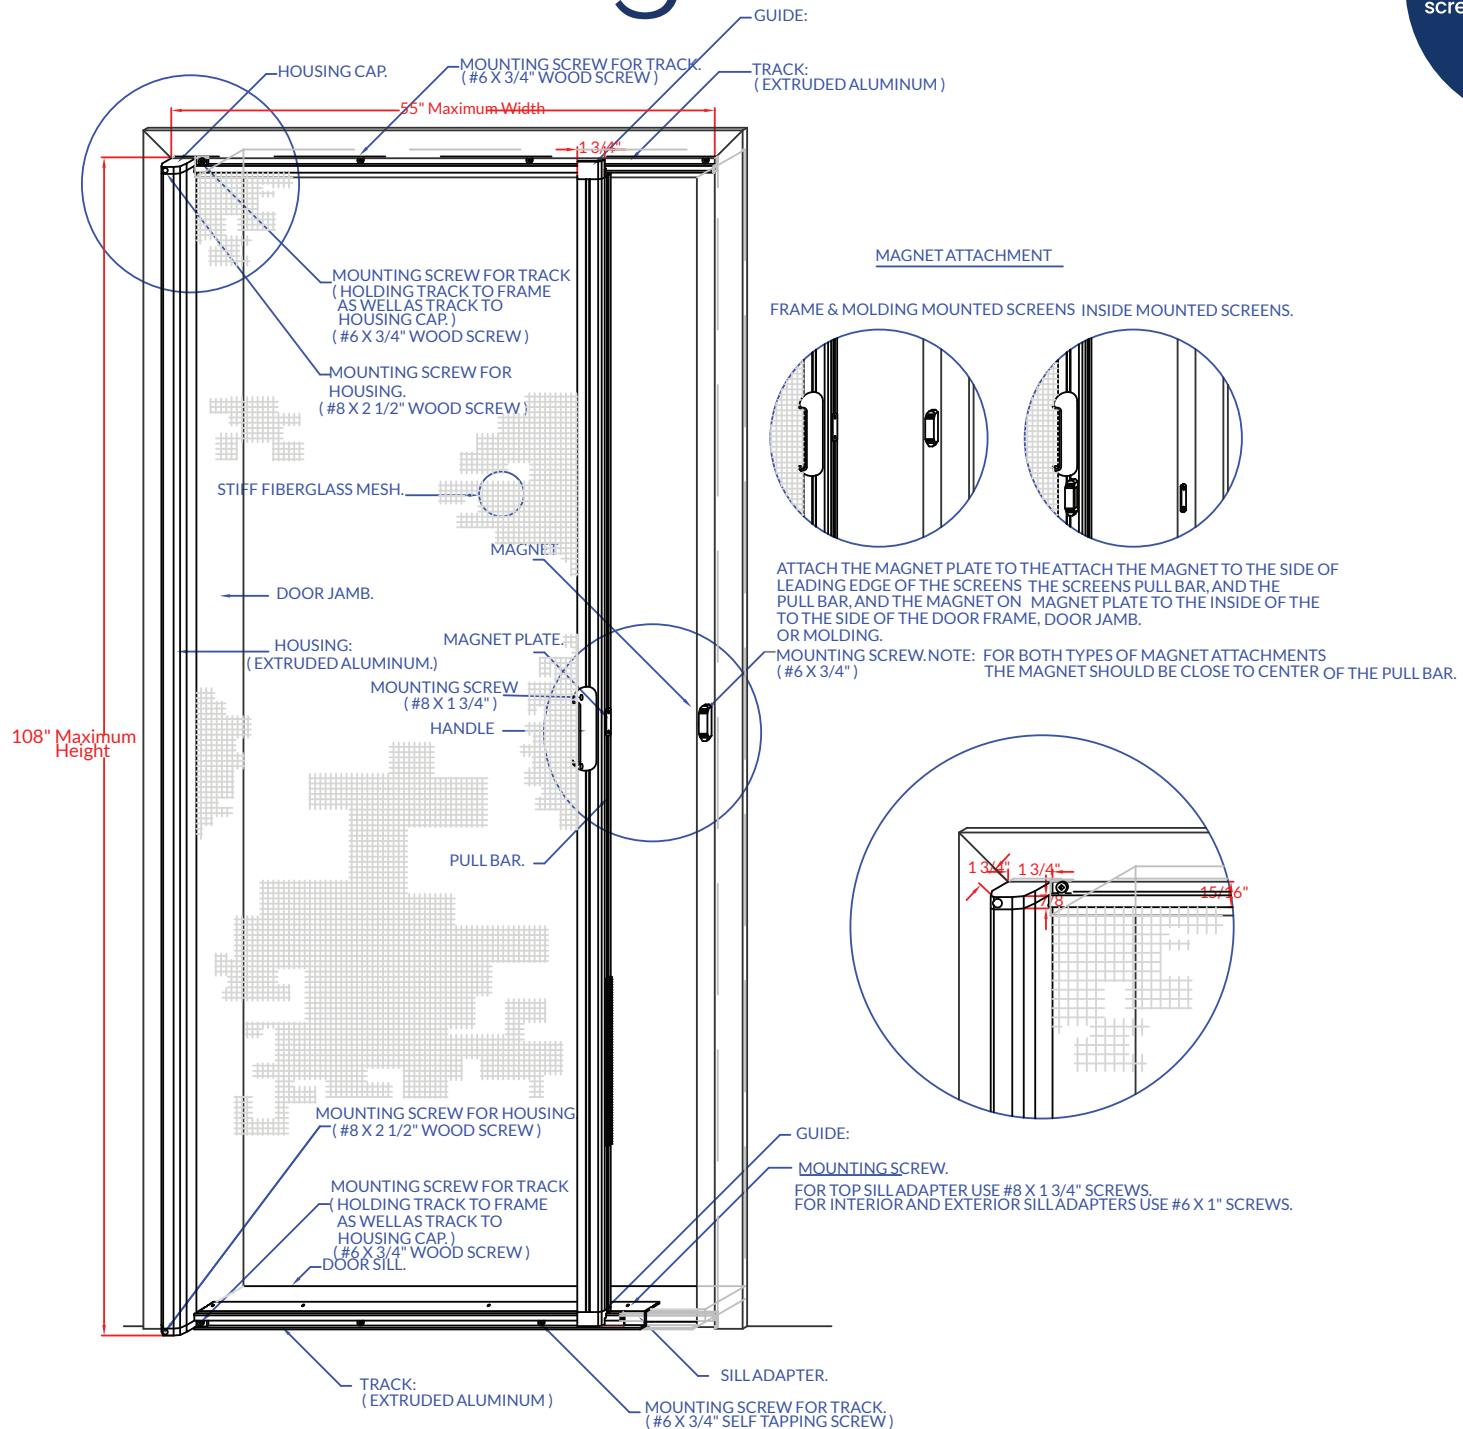

System Drawings